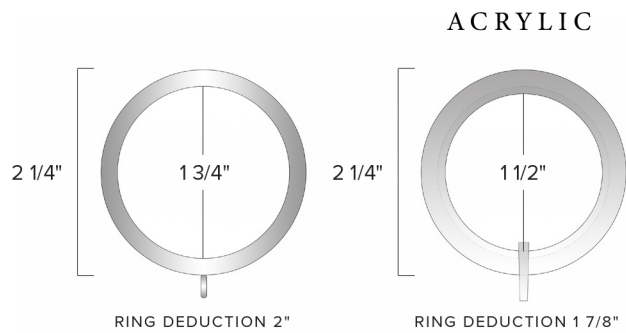

LINEA

LUCITE COLLECTION

CROWN

T 601.924.0669
TF 866.922.7056 F 601.460.4736
CROWNROD.COM

FINIAL

RING

BRACKET

LINEA

LUCITE COLLECTION

FINIAL

1E63

RING

1R

A1R

BRACKET

1B3.5

FINISHES

SHOWN IN VINTAGE GOLD - ALSO
AVAILABLE IN CLASSIC, MATTE, AND
ARTISAN FINISHES

BRACKETS AND RINGS ARE SHOWN IN
STANDARD PROJECTIONS AND SIZES -- CUSTOM
PROJECTIONS ARE AVAILABLE

CROWN

T 601.924.0669
TF 866.922.7056 F 601.460.4736
CROWNROD.COM