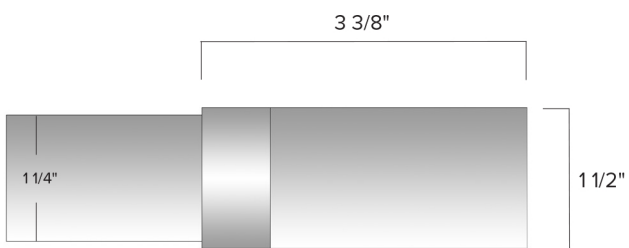

CLAIR

LUCITE COLLECTION

CROWN

T 601.924.0669
TF 866.922.7056 F 601.460.4736
CROWNROD.COM

FINIAL

RING

BRACKET

CLAIR