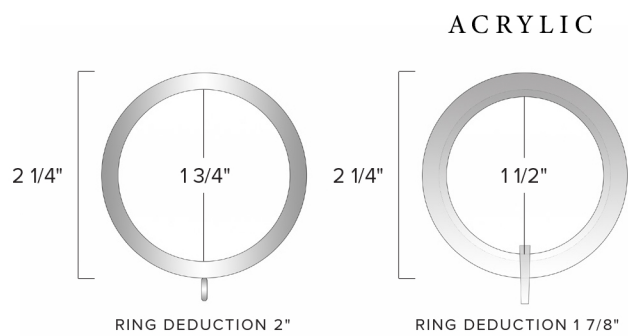

CLAIR

LUCITE COLLECTION

CROWN

T 601.924.0669
TF 866.922.7056 F 601.460.4736
CROWNROD.COM

FINIAL

RING

BRACKET

CLAIR

LUCITE COLLECTION

FINIAL

1E62

RING

1R

A1R

BRACKET

1B3.5

FINISHES

SHOWN IN VINTAGE GOLD - ALSO
AVAILABLE IN CLASSIC, MATTE, AND
ARTISAN FINISHES

BRACKETS AND RINGS ARE SHOWN IN
STANDARD PROJECTIONS AND SIZES -- CUSTOM
PROJECTIONS ARE AVAILABLE

CROWN

T 601.924.0669
TF 866.922.7056 F 601.460.4736
CROWNROD.COM