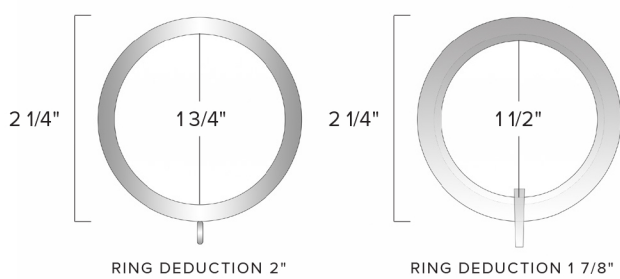

BERLIAN

LUCITE COLLECTION

CROWN

T 601.924.0669
TF 866.922.7056 F 601.460.4736
CROWNROD.COM

FINIAL

RING

ACRYLIC

BRACKET

BERLIAN

LUCITE COLLECTION

FINIAL

1E61

RING

1R

A1R

BRACKET

1B3.5

FINISHES

SHOWN IN VINTAGE GOLD - ALSO
AVAILABLE IN CLASSIC, MATTE, AND
ARTISAN FINISHES

BRACKETS AND RINGS ARE SHOWN IN
STANDARD PROJECTIONS AND SIZES -- CUSTOM
PROJECTIONS ARE AVAILABLE

CROWN

T 601.924.0669
TF 866.922.7056 F 601.460.4736
CROWNROD.COM