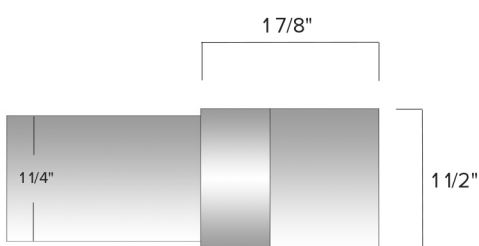

BERLIAN

LUCITE COLLECTION

CROWN

T 601.924.0669
TF 866.922.7056 F 601.460.4736
CROWNROD.COM

FINIAL

RING

ACRYLIC

BRACKET